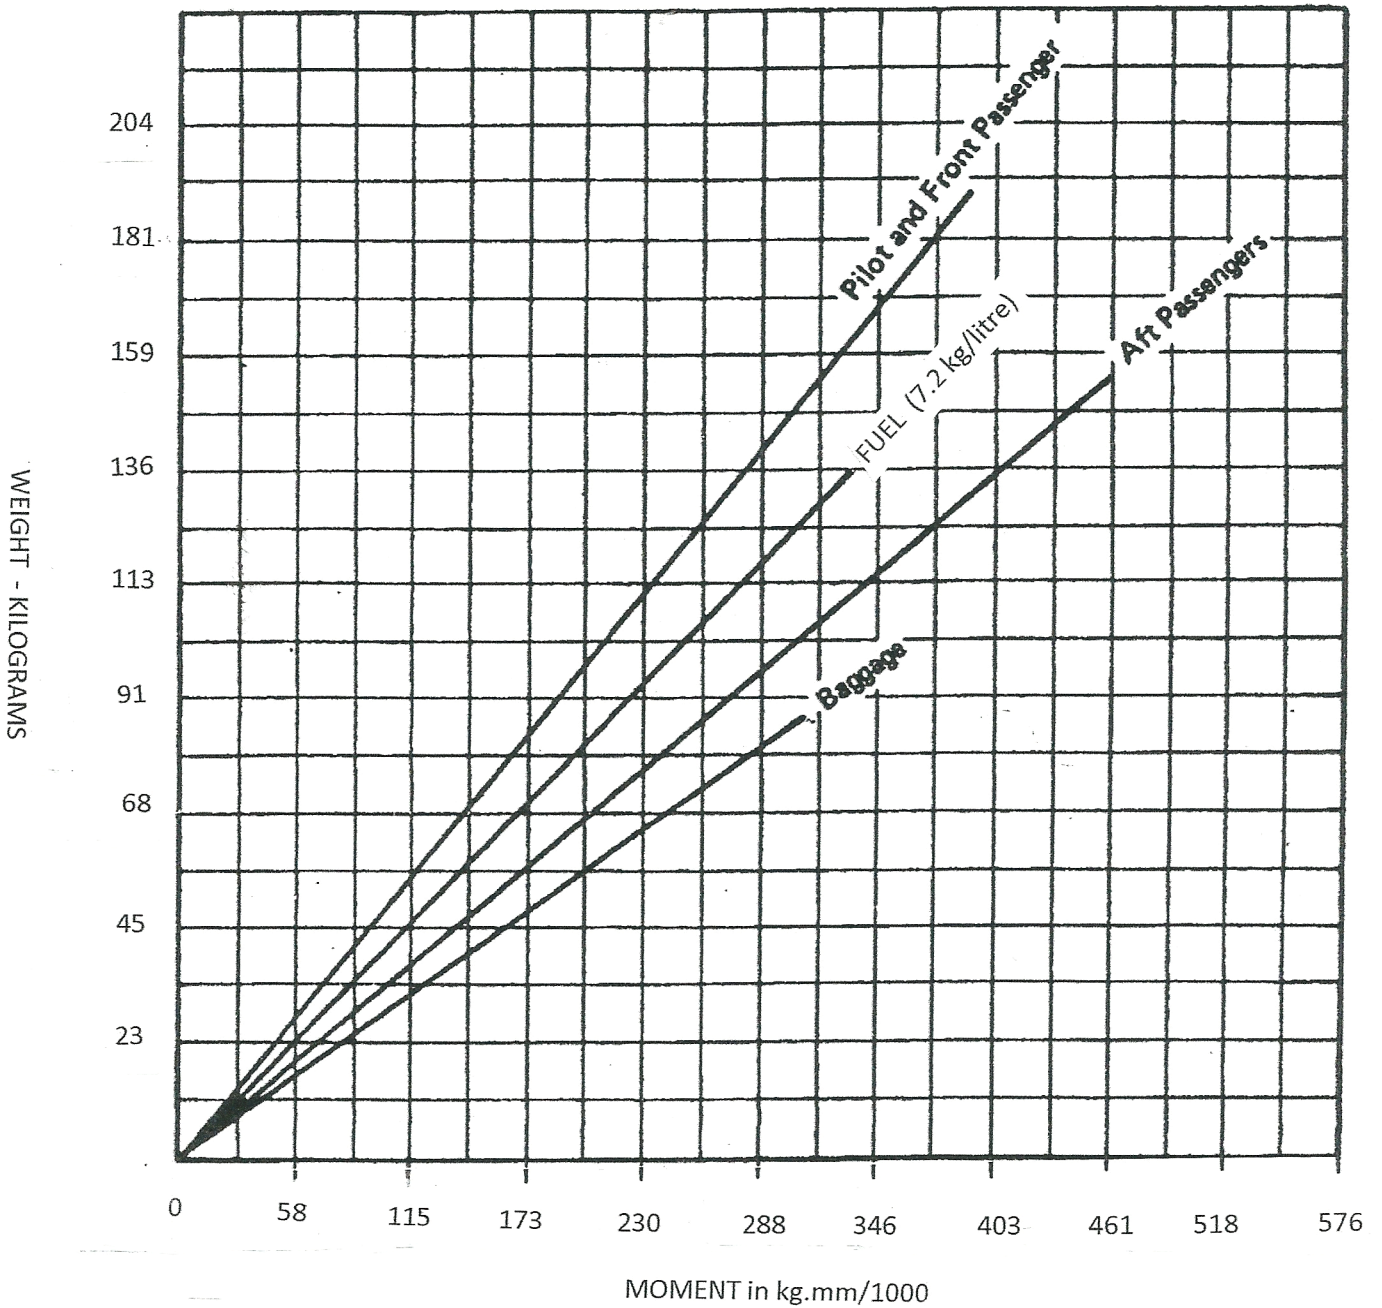

METRIC VERSION

METRIC VERSION

C.G. RANGE AND WEIGHT

not for operational use

METRIC VERSION

To convert in to mm multiply by 25.4

To convert lb to kg divide by 2.205

LOADING GRAPH METRIC