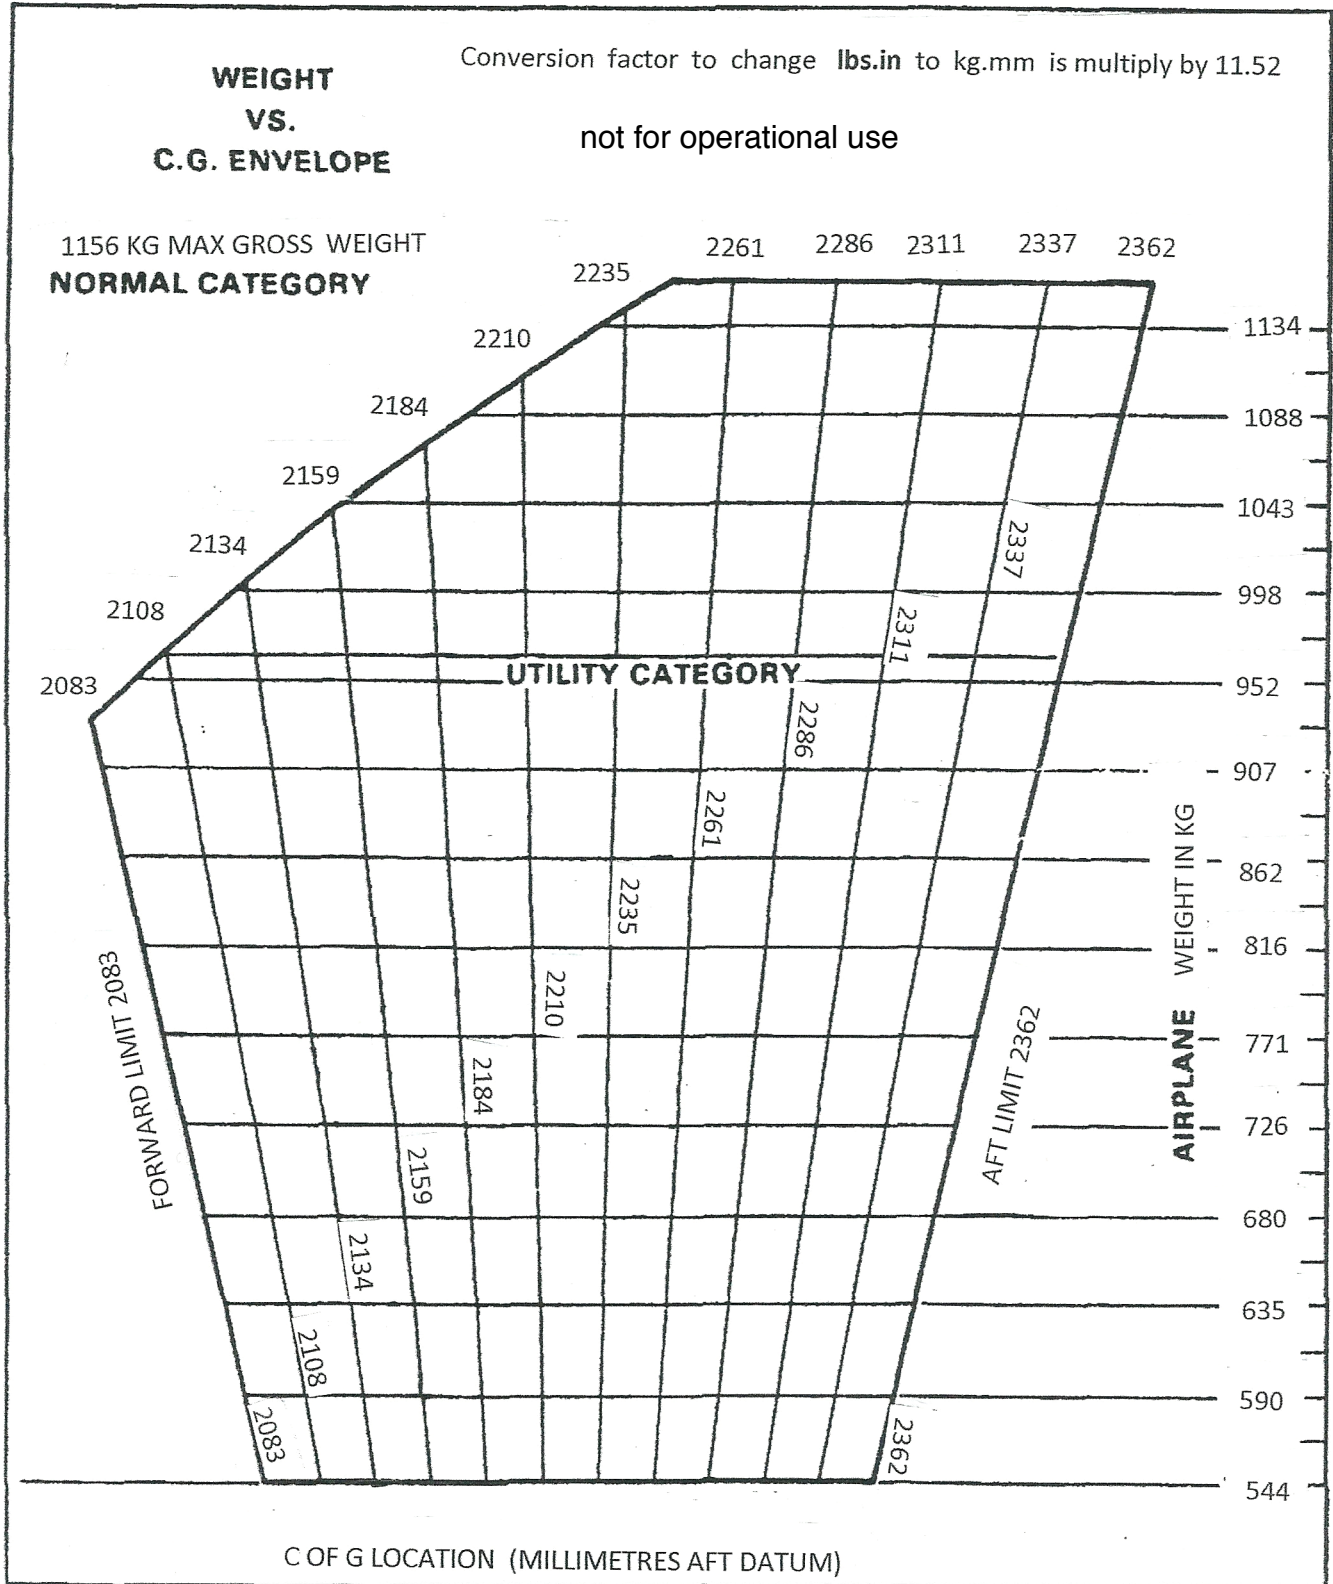

METRIC VERSION

METRIC VERSION

C.G. RANGE AND WEIGHT

not for operational use

METRIC VERSION

To convert in to mm multiply by 25.4

To convert lb to kg divide by 2.205

LOADING GRAPH METRIC